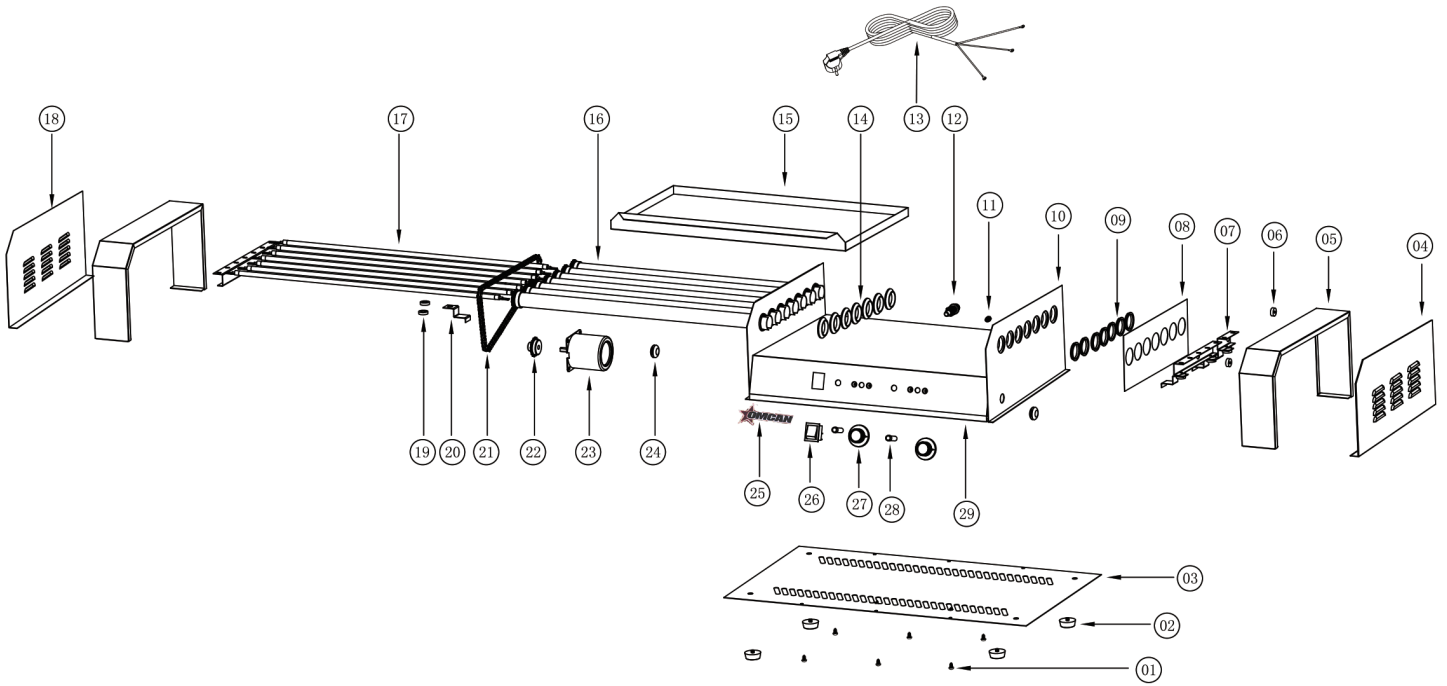

Parts Breakdown

Model FW-CN-0005-E 44131

Parts Breakdown

Model FW-CN-0005-E 44131

Item No.	Description	Position	Item No.	Description	Position	Item No.	Description	Position
64679	Tapping Screw for 44131	1	64701	Ground Wire Screw for 44131	11	64715	5 Roller Chain for 44131	21
64680	Rubber Foot for 44131	2	64702	Fuse for 44131	12	64718	Wheel Gear for 44131	22
64681	Bottom Plate for 44131	3	64703	Power Plug for 44131	13	63458	Motor for 44131	23
64684	Right Side Plate for 44131	4	64704	Rubber Gasket for 44131	14	64719	Gasket for 44131	24
64687	Left and Right Frame for 44131	5	64705	Oil Tray for 44131	15	64720	Logo for 44131	25
64690	Silicone Pad for 44131	6	64708	Roller for 44131	16	64721	Switch for 44131	26
64691	5 Roller Heating Element Fixed Plate for 44131	7	64709	Heating Pipe for 44131	17	64722	Temperature Controller with Knob for 44131	27
64694	Left and Right Roller Fixed Plate for 44131	8	64710	Left Side Plate for 44131	18	64723	Indicator Light for 44131	28
64697	Roller Sleeve for 44131	9	64713	Insulated Gasket for 44131	19	64724	Decal Sticker for 44131	29
64698	Right Inside Plate for 44131	10	64714	Insulation Pad for 44131	20			